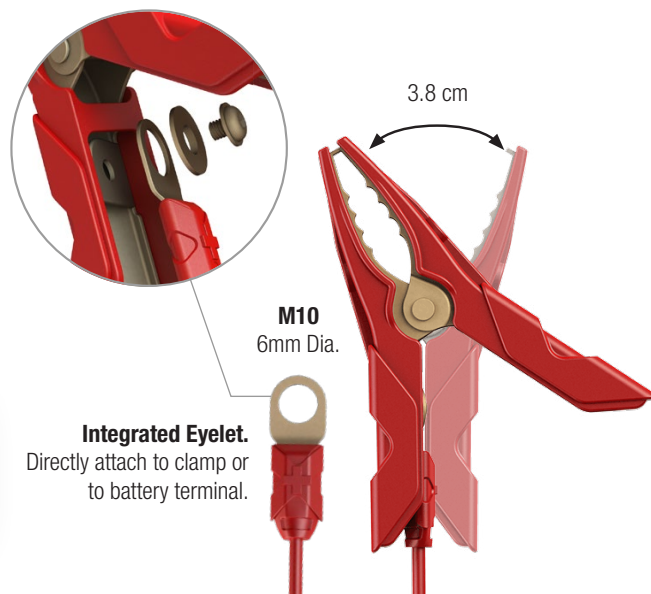

# WHAT'S IN THE BOX.

56" (142.24cm)

85" (217cm)

Charger +  
Interchangeable  
Connector

21" (55cm)

Battery Clamps +  
Integrated Eyelets

Mounting Bracket + Strap

(2) #8x1" Self-tapping  
Screws

## Maximum Versatility.

Genius clamps are built with needle-nose profiles for smaller terminal applications and detachable integrated eyelets for permanently mounting the accessory to the battery.