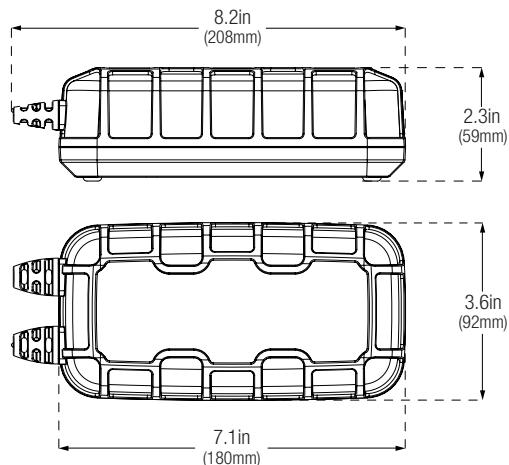

# WHAT'S IN THE BOX.

56" (142.24cm)

85" (217cm)

Charger +  
Interchangeable  
Connector

21" (55cm)

Battery Clamps +  
Integrated Eyelets

Mounting Bracket + Strap

(2) #8x1" Self-tapping  
Screws

## Technical Specifications

<b>Line Voltage AC:</b>	120-240 VAC, 50-60Hz	<b>DC Cable Length:</b>	77.6 Inches
<b>Output Power:</b>	150 Watts Max	<b>AC Cable Length:</b>	71.7 Inches
<b>Charging Voltage:</b>	Various	<b>Back Current Drain:</b>	<0.5mA
<b>Charging Current:</b>	10A (12V), 10A (6V)	<b>Battery Capacity:</b>	Up to 230Ah, Maintains All Battery Sizes
<b>Chemistry:</b>	Lead-Acid and Lithium	<b>Housing Protection:</b>	IP65
<b>Operating Temperature:</b>	-4° to 104° F (-20° to +40° C)	<b>Dimensions (LxWxH):</b>	7.1 x 3.6 x 2.3 Inches
<b>Storage Temperature:</b>	-22° to 140° F (-30° to +60° C)	<b>Unit Weight:</b>	3.33 lbs
<b>Low-Voltage Detection:</b>	1V (12V), 1V (6V)	<b>Cooling:</b>	Natural Convection

### Retail Packaging:

Dimensions: 4.41" x 4.76" x 9.10"  
Weight: 3.99lbs  
UPC: 0-46221-19005-2